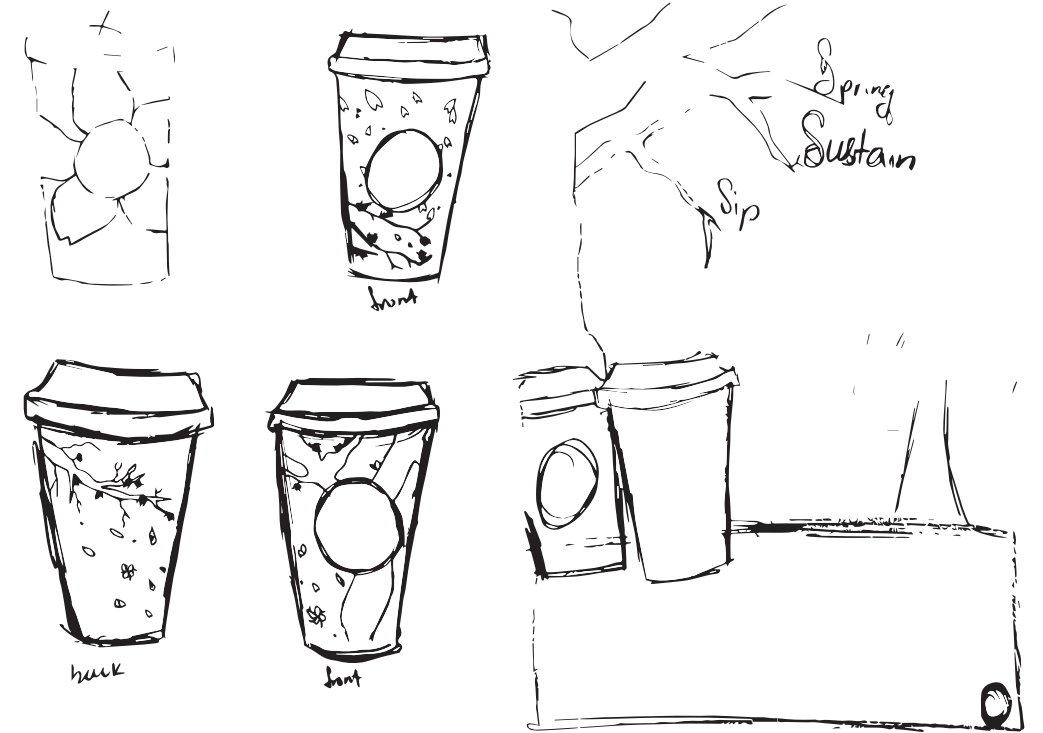

DESIGN PROCESS